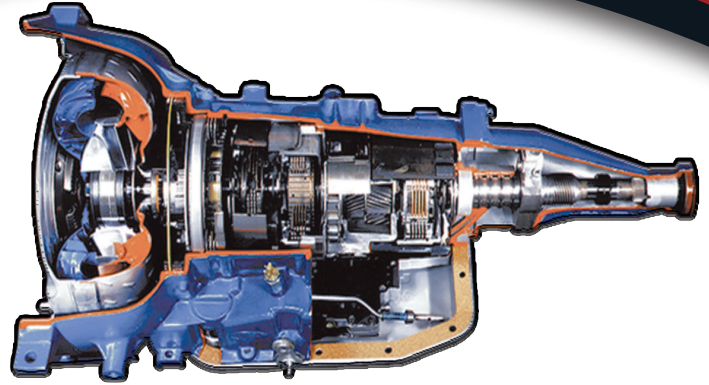

AMALIE

Better than it has to be®
Since 1903

TYPE F

ATF

AUTOMATIC TRANSMISSION FLUID

BENEFITS:

- » Meets Unique Requirements of Early Ford Transmissions
- » Improved Shift Performance in Older Ford Vehicles

MADE IN U.S.A.

Better than it has to be®
Since 1903

TYPE F

ATF

AUTOMATIC TRANSMISSION FLUID

AMALIE Ford Type F ATF is specially formulated to provide the unique shifting requirements of all Ford transmissions manufactured prior to 1977 and some manufactured between 1977 and 1980. These transmissions require a high-friction fluid that will allow the shifting clutches to lock-up or engage quickly. **AMALIE Ford Type F ATF** is recommended for use in all transmissions, hydraulic systems, and power steering units manufactured by American, European, Korean, Japanese and other manufacturers from around the world specifying Ford Type F fluid type transmission fluids.